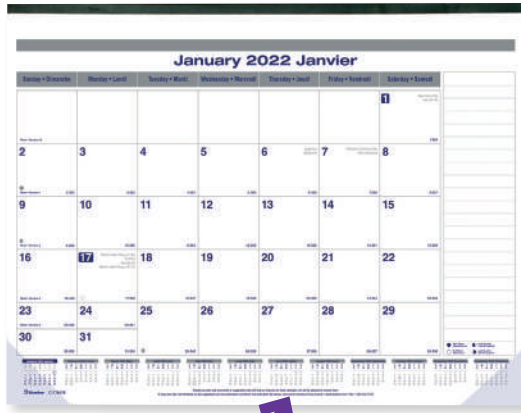

15⁹⁹
ea.

EcoLogix® Monthly Desk Pad Calendar
22 x 17 in. 12 months: January to December 2022. Bilingual.
783522

7⁴⁹
ea.

**Blueline®
Monthly Desk Pad
Calendar**

22 x 17 in. 12 months: January to
December 2022. Bilingual.
727214 Canadian provinces
748038 World panoramas

New scene
each month.

14⁹⁹
ea.

**AT•A•GLANCE®
QuickNotes®
Monthly Desk Pad
Calendar**

22 x 17 in. 13 months: January 2022 to
January 2023. Bilingual.
766170

16⁹⁹
ea.

Monthly Desk Pad Calendar

12 months: January to December 2022.
21-1/4 x 16 in.
139303 English 3.49
6361 Bilingual 3.49
21-1/4 x 16 in., with transparent strip
at the bottom
292532 Bilingual 8.39
17-3/4 x 10-7/8 in.
514679 English 6.69

From
3⁴⁹
ea.

Net Zero Carbon™
Monthly Desk Pad Calendar
 22 x 17 in. 12 months: January to December 2022. Bilingual.
 327619

Carbon neutral certified.

6⁹⁹
 ea.

DuraGlobe™ Monthly Desk Pad Calendar
 22 x 17 in. 12 months: January to December 2022.
 1047281 English
 183731 Bilingual