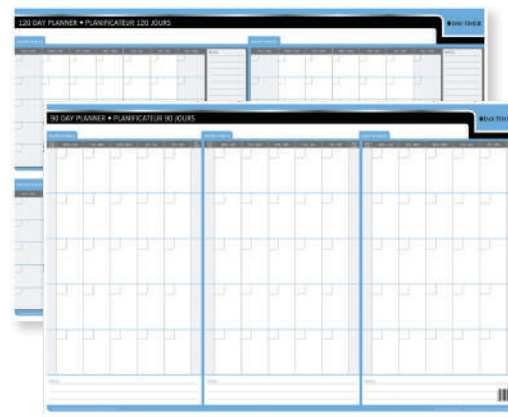

Undated Planner - 3-month/4-month
24 x 36 in. Horizontal. Bilingual.
700484

18⁹⁹
ea.

From
17⁷⁹
ea.