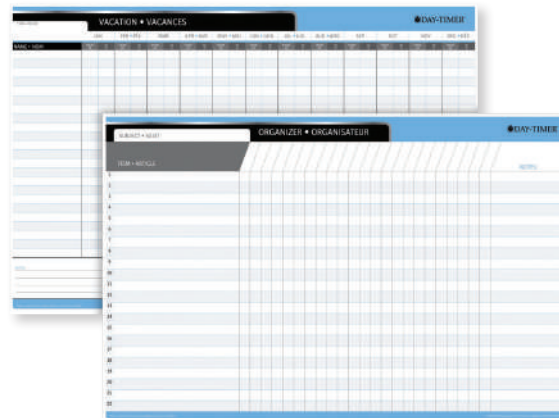

19⁹⁹
 ea.

Annual Planner
24 x 36 in. Vertical on one side, horizontal on the other. Bilingual.
137083

18⁹⁹
ea.

Seasonal Annual Planner
24 x 36 in. English on one side, French on the other.
137091

18⁹⁹
ea.

Undated Planner - 1 year
24 x 36 in. Vertical on one side, horizontal on the other. Bilingual.
700476

19⁴⁹
ea.

Undated Planner - 3-month/4-month
24 x 36 in. Horizontal. Bilingual.
700484

18⁹⁹
ea.

From
17⁷⁹
ea.

Perpetual Planner - 1-month/2-month
Horizontal. Bilingual.
700443 23 x 30 in.....17.79
700450 24 x 36 in.....18.99

Vacation Planner
24 x 36 in. Bilingual.
700468

19⁴⁹
ea.

🍁 A CANADIAN COMPANY 🍁

Watercolour creating pretty flowers that will inspire your daily planning!