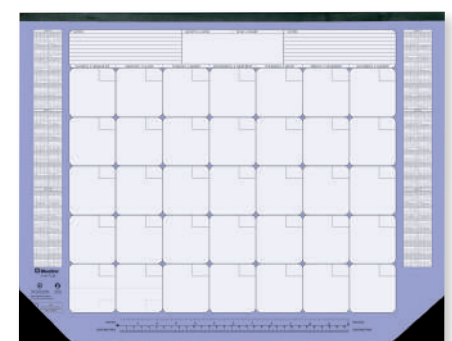

Monthly Undated Desk Pad Calendar
22 x 17 in. 12 sheets with 6 annual reference calendars. Bilingual.
402594

15⁹⁹
ea.