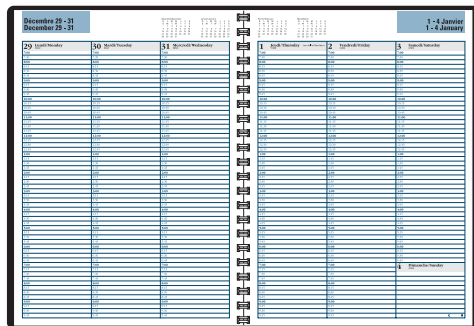

Carbon
neutral
certified.

Blueline®
Net Zero Carbon™
Weekly Diary
8 x 5 in. 7:00 am to 6:00 pm, hourly
schedule. Soft cover. Bilingual. Black.
331264

13⁴⁹
ea.

Mead
Tropical Escape
Weekly/Monthly Diary
8-1/4 x 5-7/8 in. No appointment
schedule. Soft cover. Bilingual.
Assorted colours.
221663

10¹⁹
ea.

AT-A-GLANCE®
Weekly Diary
8:00 am to 5:00 pm, hourly schedule.
Soft cover. Bilingual. Black.
691774 6 x 3-3/4 in.....14.79
691824 8 x 4-7/8 in.....17.09

From
14⁷⁹
ea.

DAYMINDER®
Brand
Weekly Diary
11 x 8 x in. 7:00 am to 9:45 pm,
15-minute schedule. Bilingual. Black.
Soft cover
691766.....22.99
Hard cover
707570.....29.69