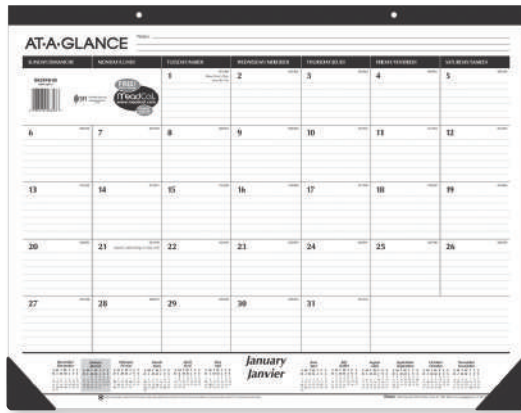

New scene
each month.

14⁹⁹
ea.

**AT•A•GLANCE®
QuickNotes®
Monthly Desk Pad
Calendar**

22 x 17 in. 13 months: January 2022 to
January 2023. Bilingual.
766170

16⁹⁹
ea.

Monthly Desk Pad Calendar

12 months: January to December 2022.
21-1/4 x 16 in.
139303 English 3.49
6361 Bilingual 3.49
21-1/4 x 16 in., with transparent strip
at the bottom
292532 Bilingual 8.39
17-3/4 x 10-7/8 in.
514679 English 6.69

From
3⁴⁹
ea.

Net Zero Carbon™
Monthly Desk Pad Calendar
 22 x 17 in. 12 months: January to December 2022. Bilingual.
 327619

Carbon neutral certified.

6⁹⁹
 ea.

DuraGlobe™ Monthly Desk Pad Calendar
 22 x 17 in. 12 months: January to December 2022.
 1047281 English
 183731 Bilingual

7²⁹
 ea.

AT-A-GLANCE™
Monthly Desk Pad Calendar
 22 x 17 in. 12 months: January to December 2022. Bilingual.
 601120

9⁷⁹
 ea.

New picture each month.

Monthly Desk Pad Calendar
 22 x 17 in. 12 months: January to December 2022. Bilingual.
 570234 cat
 570242 dog