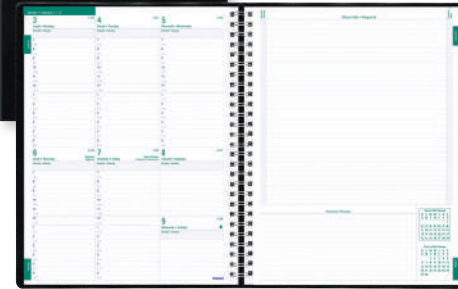

**13 months:
December 2021
to December
2022**

25⁹⁹
ea.

**Timanager®
Weekly Diary**
8-1/2 x 6-3/4 in. 7:00 am to 7:30 pm,
30-minute schedule. Soft cover.
Bilingual. Black.
651422

32⁹⁹
ea.

**5-Day Timanager®
Weekly/Monthly Diary**
11 x 8-1/2 in. 7:00 am to 6:30 pm,
30-minute schedule. Soft cover.
Bilingual. Black.
292557