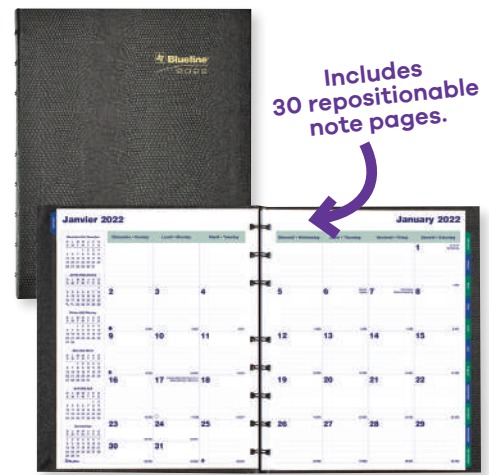

Includes
30 repositionable
note pages.