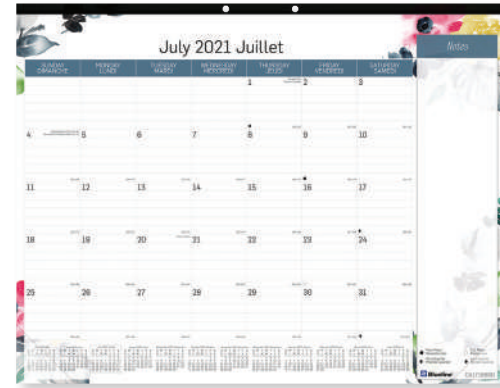

New scene
each month.

Blueline®
World Scenes
Wall Calendar
12 x 17 in. 12 months: January to
December 2022. Bilingual.
428185

14⁹⁹
ea.

Repositionable
adhesive
on the back
of each page.

AT-A-GLANCE®
Repositionable
Monthly Wall Calendar
14-7/8 x 11-7/8 in. 12 months:
January to December 2022. English.
823750

26⁹⁹
ea.

Dry erase
surface.

Blueline®
Annual Wall Calendar
24 x 36 in. Vertical on one side,
horizontal on the other. Bilingual.
229609

22⁹⁹
ea.

12 interchangeable
note pages.

25⁹⁹
ea.

**AT•A•GLANCE®
Monthly
Foldable Desk Pad
Calendar**

23-3/4 x 17 in. open,
10 x 17 in. closed.
12 months. English.
823748

17⁹⁹
ea.

**Blueline®
Watercolour
Monthly Desk Pad
Calendar**

22 x 17 in. 18 months:
July 2021 to December 2022.
Bilingual.
823727

Makenzie Compact Monthly Desk Pad Calendar
18 x 11 in. 12 months: January to December 2022. Bilingual.
823754