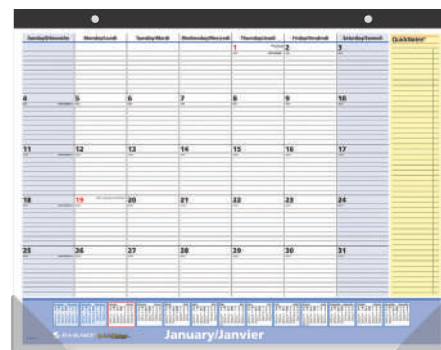

23-3/4 x 17 in. open,
10 x 17 in. closed.
12 months. English.
823748

17⁹⁹
ea.

**Blueline®
Watercolour
Monthly Desk Pad
Calendar**

22 x 17 in. 18 months:
July 2021 to December 2022.
Bilingual.
823727

Makenzie Compact Monthly Desk Pad Calendar
18 x 11 in. 12 months: January to December 2022. Bilingual.
823754

15⁹⁹
ea.

EcoLogix® Monthly Desk Pad Calendar
22 x 17 in. 12 months: January to December 2022. Bilingual.
783522

7⁴⁹
ea.

**Blueline®
Monthly Desk Pad
Calendar**

22 x 17 in. 12 months: January to
December 2022. Bilingual.
727214 Canadian provinces
748038 World panoramas

New scene
each month.

14⁹⁹
ea.

**AT•A•GLANCE®
QuickNotes®
Monthly Desk Pad
Calendar**

22 x 17 in. 13 months: January 2022 to
January 2023. Bilingual.
766170

16⁹⁹
ea.

Monthly Desk Pad Calendar

12 months: January to December 2022.
21-1/4 x 16 in.
139303 English 3.49
6361 Bilingual 3.49
21-1/4 x 16 in., with transparent strip
at the bottom
292532 Bilingual 8.39
17-3/4 x 10-7/8 in.
514679 English 6.69