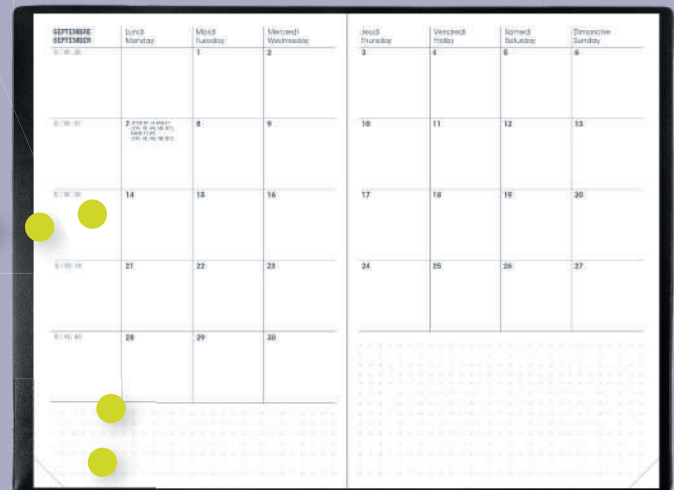

**16 MONTHS
September
to December**

Monthly calendar