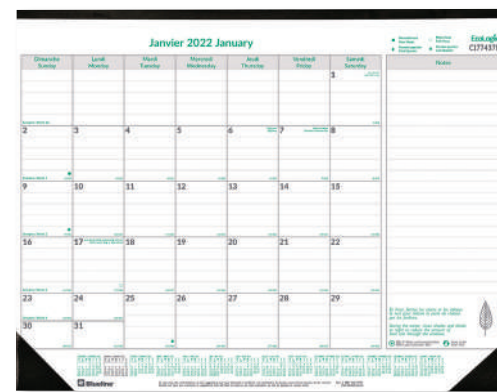

23-3/4 x 17 in. open,
10 x 17 in. closed.
12 months. English.
823748

17⁹⁹
ea.

**Blueline®
Watercolour
Monthly Desk Pad
Calendar**

22 x 17 in. 18 months:
July 2021 to December 2022.
Bilingual.
823727

Makenzie Compact Monthly Desk Pad Calendar
18 x 11 in. 12 months: January to December 2022. Bilingual.
823754

15⁹⁹
ea.

EcoLogix® Monthly Desk Pad Calendar
22 x 17 in. 12 months: January to December 2022. Bilingual.
783522

7⁴⁹
ea.

**Blueline®
Monthly Desk Pad
Calendar**

22 x 17 in. 12 months: January to
December 2022. Bilingual.
727214 Canadian provinces
748038 World panoramas