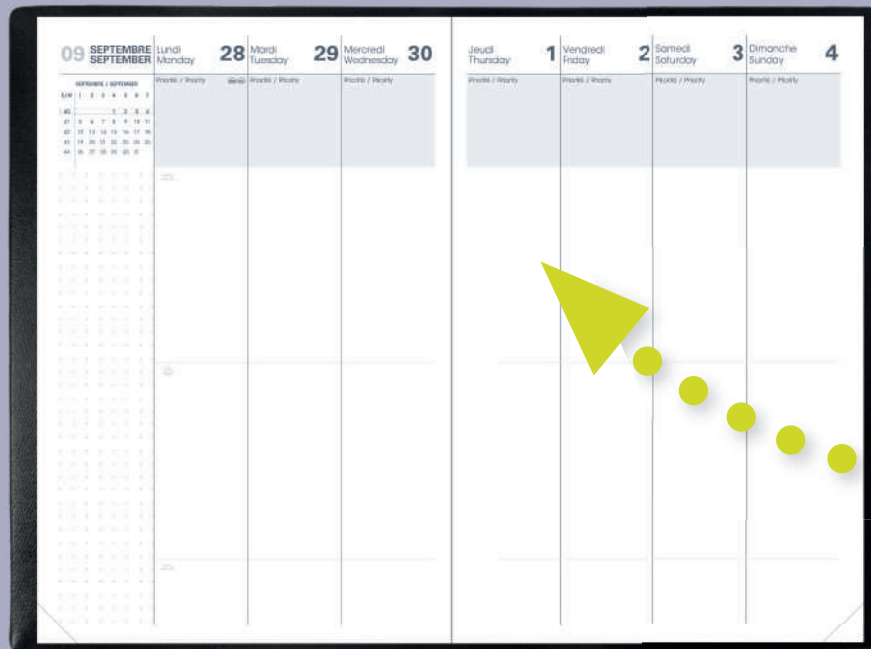

*Bilingual planners
without the timetable
for more flexibility*

Plan 24 Planner #42 6 1/4 " x 9 1/2 " (16 x 24 cm)
One week on two pages