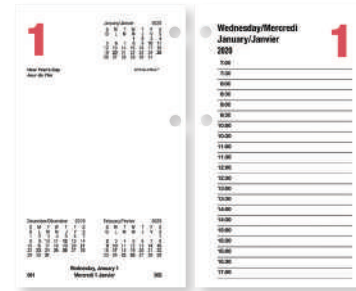

Manage
multiple
schedules
with ease.

56⁹⁹
ea.

Blueline®

Daily Diary
13-3/8 x 8 in. 7:00 am to 7:00 pm,
30-minute schedule.
Hard cover. Green.
428201 English
334490 Bilingual

64⁹⁹
ea.

Blueline®

Daily Diary
13-3/8 x 8 in.
No appointment schedule.
Hard cover.
Bilingual. Red.
420570

Brownline®

Daily Calendar Pad Refill

6 x 3-1/2 in. 7:00 am to 5:30 pm, 30-minute schedule.

Stand sold separately.

620187 English

216523 Trilingual

2⁶⁹
ea.

AT-A-GLANCE®

Daily Calendar Pad Refill

6 x 3-1/2 in. 7:00 am to 5:00 pm, 30-minute schedule.

Bilingual. Stand sold separately.

292870

6⁰⁹
ea.

13⁰⁹
ea.

Exdi Daily Diary

8-1/4 x 6 in. 8:00 am to 9:00 pm, hourly schedule. Cardboard cover.