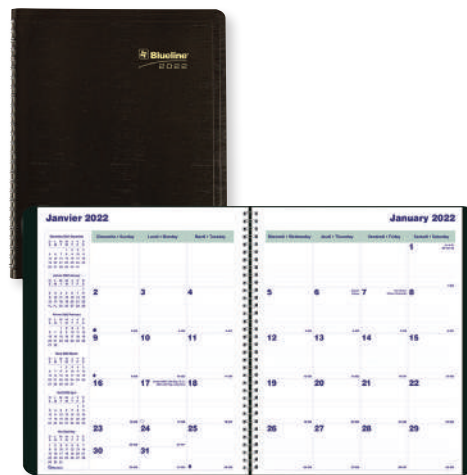

14³⁹
ea.

Essential Weekly Diary

6 x 3-1/2 in. 7:00 am to 6:00 pm, hourly schedule. Soft cover.
Bilingual. Black.
121418

14⁴⁹
ea.

**QUO
VADIS**
SINCE 1954

Your planning
essentials

www.quo-vadis.ca

Monthly Pocket Planner

6-1/2 x 3-1/2 in. Soft cover. Assorted colours.

English. 24 months: January 2022 to December 2023

292573..... 5.09

Bilingual. 16 months: September 2021 to December 2022
233718..... 4.89

From
4⁸⁹
ea.

From
11²⁹
ea.

DuraGlobe™ Monthly Diary

8-7/8 x 7-1/8 in. 14 months:
December 2021 to January 2023.
Bilingual. Black.

Semi-flexible cover
183764..... 11.29

Corinth soft cover
220392..... 13.49

From
13¹⁹
ea.

16-Month Monthly Diary

September 2021 to December 2022. Soft cover. Bilingual. Black.

121442 9-1/4 x 7-1/4 in..... 13.19

327676 11 x 9-1/16 in..... 13.99

From
14⁹⁹
ea.

MiracleBind™ Monthly Diary

16 months: September 2021 to
December 2022. Bilingual. Black.