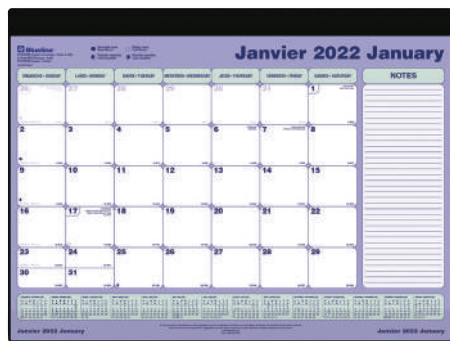

From
3⁴⁹
ea.

Net Zero Carbon™
Monthly Desk Pad Calendar
 22 x 17 in. 12 months: January to December 2022. Bilingual.
 327619

Carbon neutral certified.

6⁹⁹
 ea.

DuraGlobe™ Monthly Desk Pad Calendar
 22 x 17 in. 12 months: January to December 2022.
 1047281 English
 183731 Bilingual

7²⁹
 ea.

AT-A-GLANCE™
Monthly Desk Pad Calendar
 22 x 17 in. 12 months: January to December 2022. Bilingual.
 601120

9⁷⁹
 ea.

New picture each month.

Monthly Desk Pad Calendar
 22 x 17 in. 12 months: January to December 2022. Bilingual.
 570234 cat
 570242 dog

13⁹⁹
 ea.

Monthly Desk Pad Calendar
 24-1/4 x 19-1/4 in. 12 months: January to December 2022. Bilingual.
 425058
 • Refill
 121764 10.99

21⁸⁹
 ea.

Pink Ribbon
Monthly Desk Pad Calendar
 22 x 17 in. 12 months: January to December 2022. Bilingual.
 783514