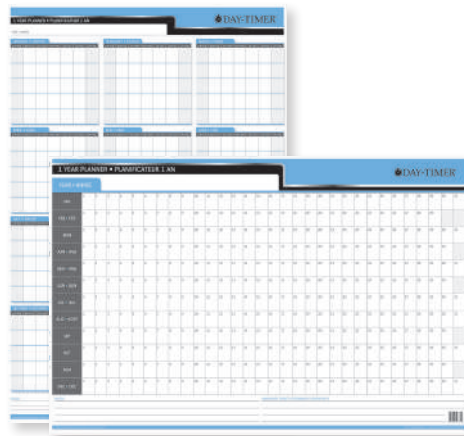

DAY-TIMER®
Undated Wall Planner
 24 x 36 in. Vinyl frame. Bilingual.
 700427 1 month
 700435 4 months

Solid
 whiteboard.

48⁹⁹
 ea.

DAY-TIMER®
Wall Planner with Map of Canada
 24 x 36 in. Undated annual calendar on one side and map of Canada on the other.
 Bilingual.
 424945

19⁹⁹
 ea.

Annual Planner
24 x 36 in. Vertical on one side, horizontal on the other. Bilingual.
137083

18⁹⁹
ea.

Seasonal Annual Planner
24 x 36 in. English on one side, French on the other.
137091

18⁹⁹
ea.

Undated Planner - 1 year
24 x 36 in. Vertical on one side, horizontal on the other. Bilingual.
700476

19⁴⁹
ea.

Undated Planner - 3-month/4-month
24 x 36 in. Horizontal. Bilingual.
700484

18⁹⁹
ea.

From
17⁷⁹
ea.

Perpetual Planner - 1-month/2-month
Horizontal. Bilingual.
700443 23 x 30 in.....17.79
700450 24 x 36 in.....18.99

Vacation Planner
24 x 36 in. Bilingual.
700468

19⁴⁹
ea.

🍁 A CANADIAN COMPANY 🍁

Watercolour creating pretty flowers that will inspire your daily planning!