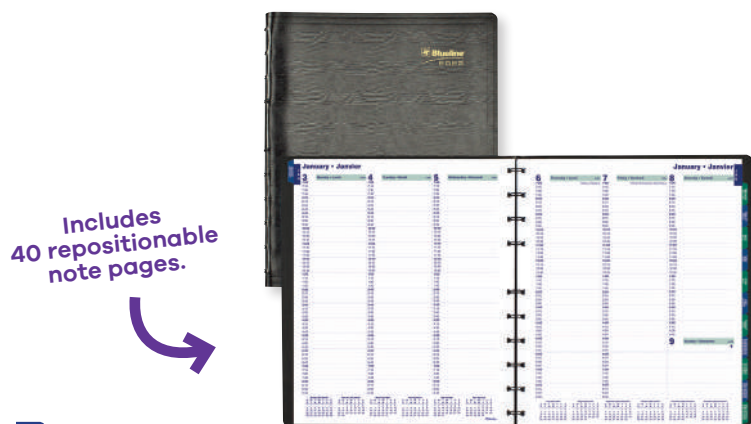

Includes
40 repositionable
note pages.

Blueline®
MiracleBind™ Weekly Diary
11 x 8-1/2 in. 7:00 am to 8:45 pm, 15-minute schedule. Bilingual. Black.
Soft cover
133710 ..... 22.49
Hard cover
292706 ..... 26.99

From
22⁴⁹
ea.