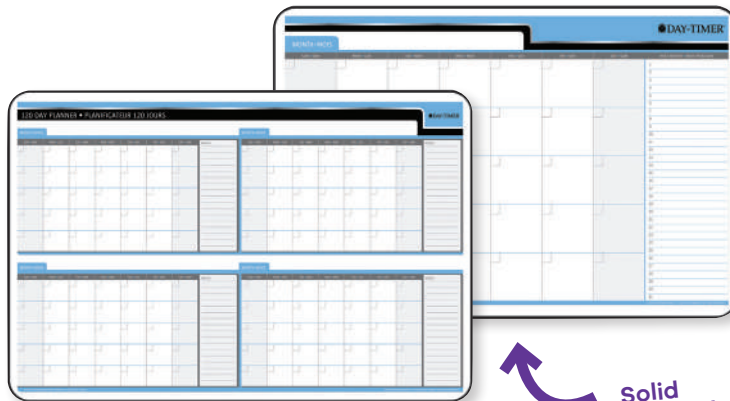

TO WIN

ONE OF EIGHT \$250
VISA PREPAID CARDS

To participate go to Hamster.ca/contest from August 1st, 2021 to September 30th, 2021. See contest rules online.

AT-A-GLANCE®
Wallmates® Self-Adhesive
Monthly Planning Surface
 18 x 24 in. Repositionable, dry erase surface. Bilingual.
One month, undated
 185777 18.99
White surface
 292979 18.99
January-December 2022
 185785 19.99

From
18⁹⁹
 ea.

Dry erase surfaces

Mead
MotherWord™ Planner
 11 x 17 in. 1 month, undated. Magnetic surface. Bilingual.
 823751

Includes
 40 magnetic
 reminder icons.

22⁴⁹
 ea.

18⁹⁹
 ea.

AT-A-GLANCE®
Wallmates®
Self-Adhesive
Monthly Planning
Surfaces
 18 x 12 in. Includes a 1 month
 undated planner and a
 dry-erase white surface.
 Bilingual.
 185769

DAY-TIMER®
Undated Wall Planner
 24 x 36 in. Vinyl frame. Bilingual.
 700427 1 month
 700435 4 months

Solid
 whiteboard.

48⁹⁹
 ea.

DAY-TIMER®
Wall Planner with Map of Canada
 24 x 36 in. Undated annual calendar on one side and map of Canada on the other.
 Bilingual.
 424945