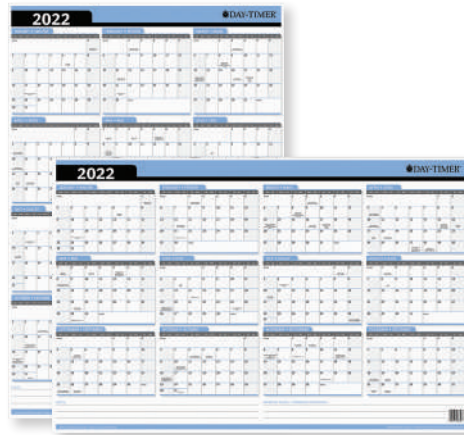

TO WIN

ONE OF EIGHT \$250
VISA PREPAID CARDS

To participate go to Hamster.ca/contest from August 1st, 2021 to September 30th, 2021. See contest rules online.

AT-A-GLANCE®
Wallmates® Self-Adhesive
Monthly Planning Surface
 18 x 24 in. Repositionable, dry erase surface. Bilingual.
One month, undated
 185777 18.99
White surface
 292979 18.99
January-December 2022
 185785 19.99

From
18⁹⁹
 ea.

Dry erase surfaces

Mead
MotherWord™ Planner
 11 x 17 in. 1 month, undated. Magnetic surface. Bilingual.
 823751

Includes
 40 magnetic
 reminder icons.

22⁴⁹
 ea.

18⁹⁹
 ea.

AT-A-GLANCE®
Wallmates®
Self-Adhesive
Monthly Planning
Surfaces
 18 x 12 in. Includes a 1 month
 undated planner and a
 dry-erase white surface.
 Bilingual.
 185769

DAY-TIMER®
Undated Wall Planner
 24 x 36 in. Vinyl frame. Bilingual.
 700427 1 month
 700435 4 months

Solid
 whiteboard.

48⁹⁹
 ea.

DAY-TIMER®
Wall Planner with Map of Canada
 24 x 36 in. Undated annual calendar on one side and map of Canada on the other.
 Bilingual.
 424945

19⁹⁹
 ea.

Annual Planner
24 x 36 in. Vertical on one side, horizontal on the other. Bilingual.
137083

18⁹⁹
ea.

Seasonal Annual Planner
24 x 36 in. English on one side, French on the other.
137091

18⁹⁹
ea.