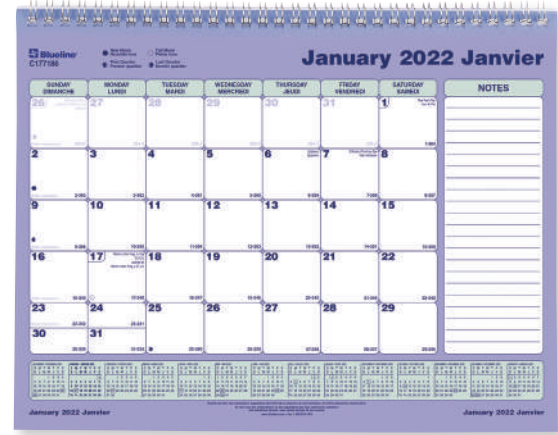

9⁹⁹
 ea.

Fridge • Desk • Wall

MotherWord™

A fun way to organize your family!

Ultimate Family Calendar 2022

Sept. 2021 to Dec. 2022

550665
English
182105
French
16.99

327858
English
182097
French
16.99

MotherWord Magnetic Dry Erase

Back Pocket & Tabbed Pages

Little Reminder™ stickers

Super strong magnets

Chore Chart

Growth Chart

* Features vary by calendar

14⁹⁹
ea.

Blueline®
Watercolour
Monthly Wall Calendar
12 x 17 in. 12 months:
January to December 2022.
Bilingual.
823703

Blueline®
Monthly Wall Calendar
11 x 8-1/2 in. 12 months: January to December 2022. Bilingual.
292482