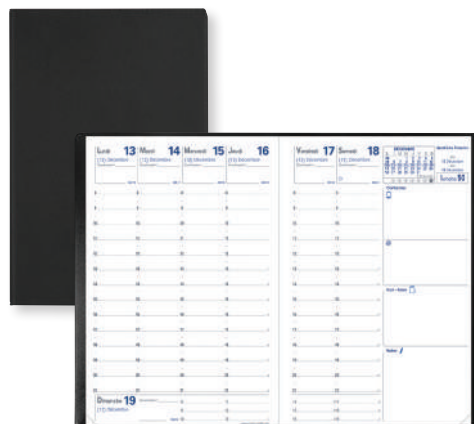

8³⁹
ea.

Bonded
leather cover.

Executive Weekly Pocket Diary

6-7/8 x 3-3/16 in. 8:00 am to 5:00 pm, hourly schedule. Trilingual. Black.
311936

12⁹⁹
ea.

Business Weekly Diary

6 x 4 in. 8:00 am to 9:00 pm, hourly schedule. Soft cover. Black.
454181 English
454280 French

14³⁹
ea.

Essential Weekly Diary

6 x 3-1/2 in. 7:00 am to 6:00 pm, hourly schedule. Soft cover.
Bilingual. Black.
121418

14⁴⁹
ea.

**QUO
VADIS**
SINCE 1954

Your planning
essentials

www.quo-vadis.ca

Monthly Pocket Planner