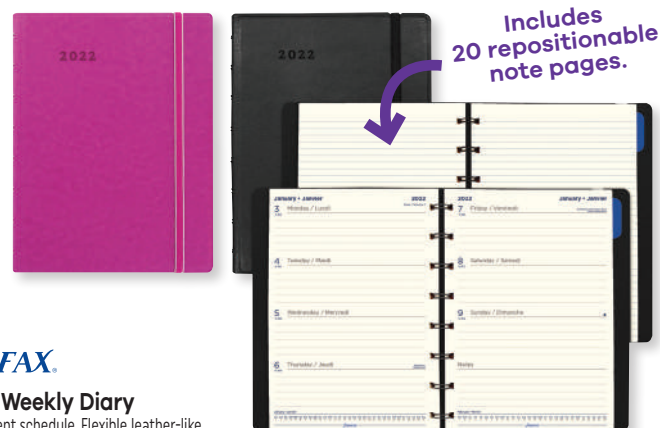

Includes
20 repositionable
note pages.

Filofax

Filofax® Weekly Diary
No appointment schedule. Flexible leather-like
cover with bungee closure. Bilingual.
8-1/4 x 5-3/4 in.
368852 black 20.99
424879 fuchsia 20.99
10-7/8 x 8-1/2 in.
368837 black 26.99
424861 fuchsia 26.99

From
20⁹⁹
ea.