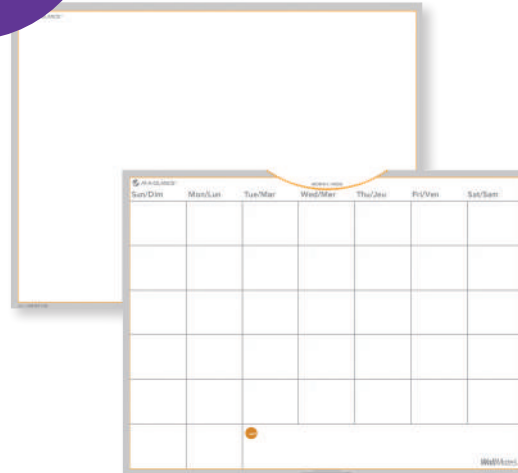

TO WIN

ONE OF EIGHT \$250
VISA PREPAID CARDS

To participate go to Hamster.ca/contest from August 1st, 2021 to September 30th, 2021. See contest rules online.

AT-A-GLANCE®
Wallmates® Self-Adhesive
Monthly Planning Surface
 18 x 24 in. Repositionable, dry erase surface. Bilingual.
One month, undated
 185777 18.99
White surface
 292979 18.99
January-December 2022
 185785 19.99

From
18⁹⁹
 ea.

Dry erase surfaces

Mead
MotherWord™ Planner
 11 x 17 in. 1 month, undated. Magnetic surface. Bilingual.
 823751

Includes
 40 magnetic
 reminder icons.

22⁴⁹
 ea.

18⁹⁹
 ea.

AT-A-GLANCE®
Wallmates®
Self-Adhesive
Monthly Planning
Surfaces
 18 x 12 in. Includes a 1 month
 undated planner and a
 dry-erase white surface.
 Bilingual.
 185769

DAY-TIMER®
Undated Wall Planner
 24 x 36 in. Vinyl frame. Bilingual.
 700427 1 month
 700435 4 months

Solid
 whiteboard.

48⁹⁹
 ea.

DAY-TIMER®
Wall Planner with Map of Canada
 24 x 36 in. Undated annual calendar on one side and map of Canada on the other.
 Bilingual.
 424945