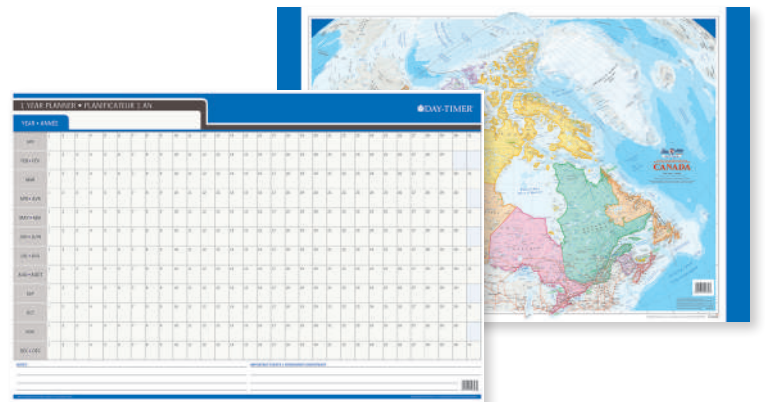

TO WIN

ONE OF EIGHT \$250
VISA PREPAID CARDS

To participate go to Hamster.ca/contest from August 1st, 2021 to September 30th, 2021. See contest rules online.

AT-A-GLANCE®
Wallmates® Self-Adhesive
Monthly Planning Surface
 18 x 24 in. Repositionable, dry erase surface. Bilingual.
One month, undated
 185777 18.99
White surface
 292979 18.99
January-December 2022
 185785 19.99

From
18⁹⁹
 ea.

Dry erase surfaces

Mead
MotherWord™ Planner
 11 x 17 in. 1 month, undated. Magnetic surface. Bilingual.
 823751

Includes
 40 magnetic
 reminder icons.

22⁴⁹
 ea.

18⁹⁹
 ea.

AT-A-GLANCE®
Wallmates®
Self-Adhesive
Monthly Planning
Surfaces
 18 x 12 in. Includes a 1 month
 undated planner and a
 dry-erase white surface.
 Bilingual.
 185769

DAY-TIMER®
Undated Wall Planner
 24 x 36 in. Vinyl frame. Bilingual.
 700427 1 month
 700435 4 months

Solid
 whiteboard.

48⁹⁹
 ea.

DAY-TIMER®
Wall Planner with Map of Canada
 24 x 36 in. Undated annual calendar on one side and map of Canada on the other.
 Bilingual.
 424945