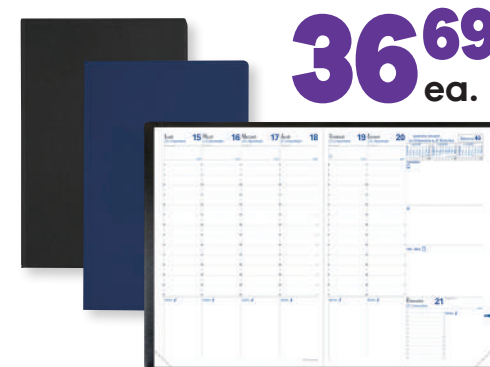

• Refill only
432617 English 23.29
267153 French 23.29

30⁸⁹
ea.

33⁰⁹
ea.

President Weekly Diary

10-3/4 x 8-1/4 in. 8:00 am to
9:00 pm, 30-minute schedule.
Soft cover.

English **French**
454223 black 454322 black
823798 blue 823797 blue
• Refill only
45963 English 22.09
45898 French 22.09

35⁸⁹
ea.

Eurequart Weekly Diary

11-3/4 x 9-1/2 in. 7:00 am to 8:45 pm, 15-minute schedule.
Soft cover. French*. Black.
3806

*This product is not available in English.

36⁶⁹
ea.

Prenote Weekly Diary

11-3/4 x 8-1/4 in. 8:00 am to 9:00 pm, 30-minute schedule. Soft cover.