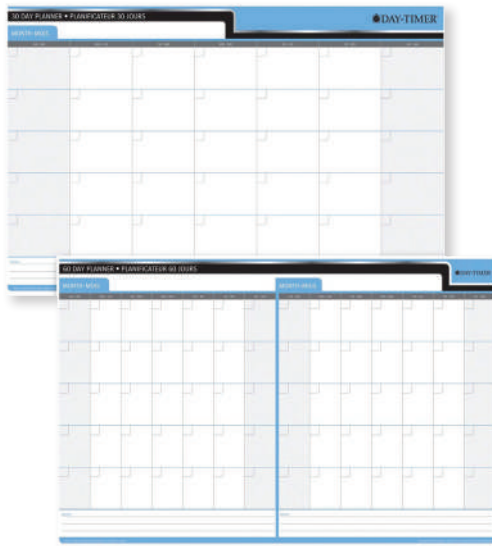

DAY-TIMER®
Undated Wall Planner
 24 x 36 in. Vinyl frame. Bilingual.
 700427 1 month
 700435 4 months

Solid
 whiteboard.

48⁹⁹
 ea.

DAY-TIMER®
Wall Planner with Map of Canada
 24 x 36 in. Undated annual calendar on one side and map of Canada on the other.
 Bilingual.
 424945

19⁹⁹
 ea.

Annual Planner
24 x 36 in. Vertical on one side, horizontal on the other. Bilingual.
137083

18⁹⁹
ea.

Seasonal Annual Planner
24 x 36 in. English on one side, French on the other.
137091

18⁹⁹
ea.

Undated Planner - 1 year
24 x 36 in. Vertical on one side, horizontal on the other. Bilingual.
700476

19⁴⁹
ea.

Undated Planner - 3-month/4-month
24 x 36 in. Horizontal. Bilingual.
700484

18⁹⁹
ea.

From
17⁷⁹
ea.

Perpetual Planner - 1-month/2-month
Horizontal. Bilingual.
700443 23 x 30 in.....17.79
700450 24 x 36 in.....18.99

Vacation Planner
24 x 36 in. Bilingual.
700468

19⁴⁹
ea.

🍁 A CANADIAN COMPANY 🍁

Watercolour creating pretty flowers that will inspire your daily planning!