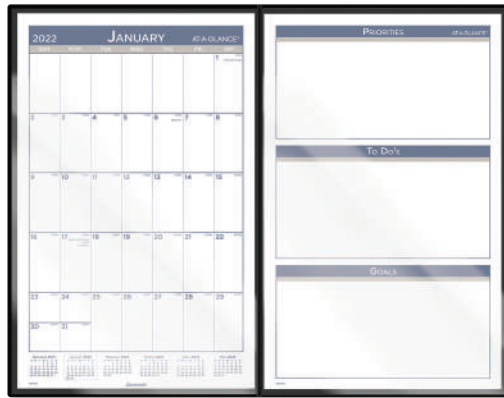

New scene
each month.

Blueline®
World Scenes
Wall Calendar
12 x 17 in. 12 months: January to
December 2022. Bilingual.
428185

14⁹⁹
ea.

Repositionable
adhesive
on the back
of each page.

AT-A-GLANCE®
Repositionable
Monthly Wall Calendar
14-7/8 x 11-7/8 in. 12 months:
January to December 2022. English.
823750

26⁹⁹
ea.

Dry erase
surface.

Blueline®
Annual Wall Calendar
24 x 36 in. Vertical on one side,
horizontal on the other. Bilingual.
229609

22⁹⁹
ea.

12 interchangeable
note pages.

25⁹⁹
ea.

**AT•A•GLANCE®
Monthly
Foldable Desk Pad
Calendar**

23-3/4 x 17 in. open,
10 x 17 in. closed.
12 months. English.
823748

17⁹⁹
ea.

**Blueline®
Watercolour
Monthly Desk Pad
Calendar**

22 x 17 in. 18 months:
July 2021 to December 2022.
Bilingual.
823727

Makenzie Compact Monthly Desk Pad Calendar
18 x 11 in. 12 months: January to December 2022. Bilingual.
823754