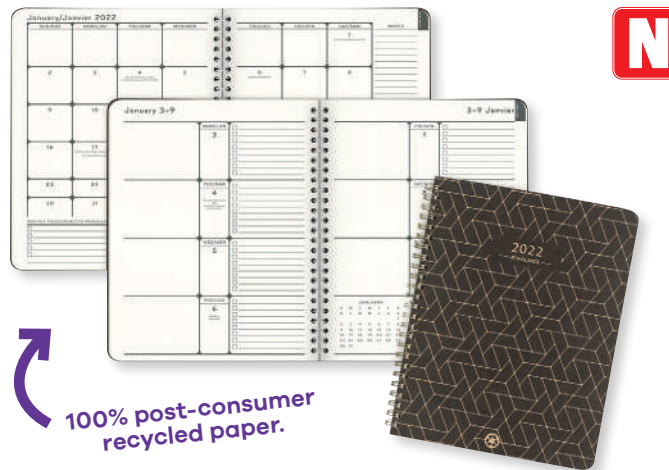

22⁰⁹
ea.

16 months:
September 2021 to
December 2022.

**Quo
VADIS**
Canada Inc.
Note 21 Weekly Diary
8-1/4 x 6 in. No appointment schedule.
Soft cover. Bilingual. Black.
585505

23²⁹
ea.

N

Mead

Caprice Weekly/Monthly Planner
9 x 11 in. No appointment schedule. Poly cover. English.
823756

19⁴⁹
ea.

N

100% post-consumer recycled paper.

AT-A-GLANCE®
Eco Elevation Weekly/Monthly Planner
8-3/4 x 6-7/8 in. No appointment schedule. Bilingual. Grey.
823753

23³⁹
ea.

DAYMINDER®
Brand

Traditional Recycled Weekly/Monthly Diary
8 x 5 in. 7:00 am to 9:45 pm, 15-minute schedule.
Soft cover. Bilingual. Metallic grey.
221655